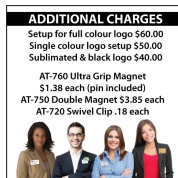

Quality metal badge, full colour logo, engraved names. Pin back included, magnet extra. Quality guaranteed.

Colors: Silver, Gold, White

10	25	50	100	250	500
20.10	17.55	15.90	14.75	13.80	12.75

PL-104FC

Extra Charges